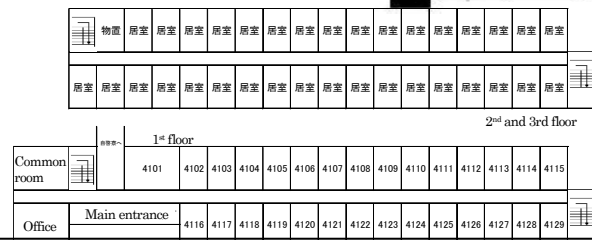

4 Living accommodations

● JIKEI-RYO (Twin room) (Floor area : about 28 m²)

Room facilities

- bed
- desk
- refrigerator
- washstand
- FF-type heater
- cupboard
- kitchen
- locker

Shared facilities of JIKEI and DOHO dormitory

Jikei-ryo and Doho-ryo are linked by connecting corridor. Lounge room, laundry room, shower room and bath are available in common areas.

● DOHO-RYO (Single room) Same room facilities in Jikei-ryo (Floor area : about 14 m²)

Floor area and room layout is as same as Doho-Ryo except for washstand

HOKUO-RYO (Single room)

(Floor area : about 14 m²)

Room facilities

- bed
- refrigerator
- FF-type heater
- Kitchen
- desk
- washstand
- cupboard
- Locker