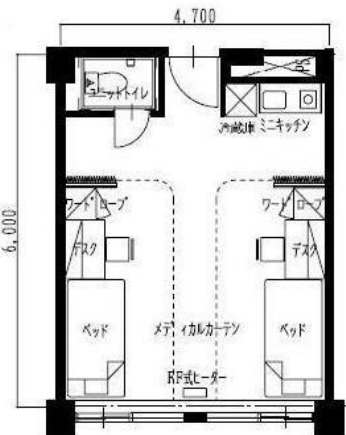

居室物品一覧（居室広さ 約 14㎡）

- ・ ベッド
- ・ 冷蔵庫
- ・ FF 暖房機
- ・ ミニキッチン（IH ヒーター）
- ・ ロッカー
- ・ 机
- ・ 洗面台
- ・ 吊り戸棚

ラウンジ

談話室

集会室

浴室

シャワー室

南棟 2F~4F

| Area | Ueda | | Takamatsu | |
|------------------------|---|--------------------------|--|--|
| Name | Men's dormitory | Men's dormitory | Men's dormitory | Women's dormitory |
| | Jikeiryō | Dohoryō | Hokuoryō | Kobairyō |
| capacity | 91(1 for special needs) | 131(1 for special needs) | 89(1 for special needs) | 154(1 for special needs) |
| Address | 3-18-15, Ueda, Morioka, Iwate, Japan | | 4-17-18 Takamatsu, Morioka, Iwate, Japan | |
| Construction | 4-story reinforced concrete construction | | 3-story reinforced concrete construction | 4-story reinforced concrete construction |
| Built year | 2011 | | 2004 | |
| Room floor area | About 28 m ² | About 14 m ² | About 14 m ² | |
| Maximum term permitted | 2 years | 1 year | 1 year | |
| Room type | Twin room | Single room | Single room | |
| Room Facilities | Toilet, mini kitchen, refrigerator, FF-type heater, desk, bed | | Toilet, mini kitchen, refrigerator, FF-type heater, desk, bed, washstand | |
| Shared facilities | Shower and Laundry Room, Bath, Assembly Hall, Lounge | | Shower and Laundry Room, Bath, Assembly Hall, Lounge | |

4 Living accommodations

● JIKEI-RYO (Twin room) (Floor area : about 28 m²)

Room facilities

- bed
- desk
- refrigerator
- washstand
- FF-type heater
- cupboard
- kitchen
- locker

Shared facilities of JIKEI and DOHO dormitory