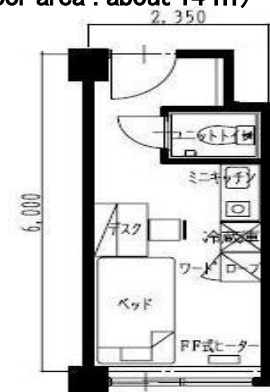

4 Living accommodations

● JIKEI-RYO (Twin room) (Floor area : about 28 m²)

Room facilities

- bed
- desk
- refrigerator
- washstand
- FF-type heater
- cupboard
- kitchen
- locker

Shared facilities of JIKEI and DOHO dormitory

Jikei-ryo and Doho-ryo are linked by connecting corridor. Lounge room, laundry room, shower room and bath are available in common areas.

● DOHO-RYO (Single room) Same room facilities in Jikei-ryo (Floor area : about 14 m²)

Floor area and room layout is as same as Doho-Ryo except for washstand

HOKUO-RYO (Single room)

(Floor area : about 14 m²)

Room facilities

- bed
- refrigerator
- FF-type heater
- Kitchen
- desk
- washstand
- cupboard
- Locker