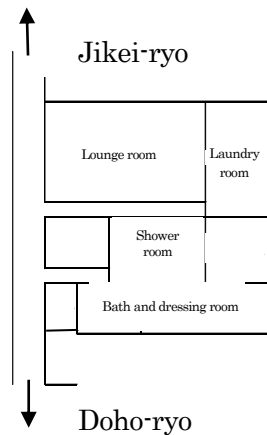

OUTLINE OF IWATE UNIVERSITY DORMITORIES

JIKEI-RYO
(For men)

DOHO-RYO
(For men)

Gan-chan

KOBAI-RYO
(For women)

HOKUO-RYO
(For men)

GENERAL INFORMATION OF DORMITORIES

1 Outline

4 Living accommodations

● JIKEI-RYO (Twin room) (Floor area : about 28 m²)

Room facilities

- bed
- desk
- refrigerator
- washstand
- FF-type heater
- cupboard
- kitchen
- locker

Shared facilities of JIKEI and DOHO dormitory

Jikei-ryo and Doho-ryo are linked by connecting corridor. Lounge room, laundry room, shower room and bath are available in common areas.

● DOHO-RYO (Single room) Same room facilities in Jikei-ryo (Floor area : about 14 m²)

Floor area and room layout is as same as Doho-Ryo except for washstand

HOKUO-RYO (Single room)

(Floor area : about 14 m²)

Room facilities

- bed
- refrigerator
- FF-type heater
- Kitchen
- desk
- washstand
- cupboard
- Locker