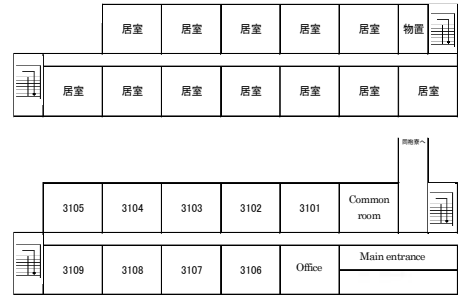

4 Living accommodations

● JIKEI-RYO (Twin room) (Floor area : about 28 m²)