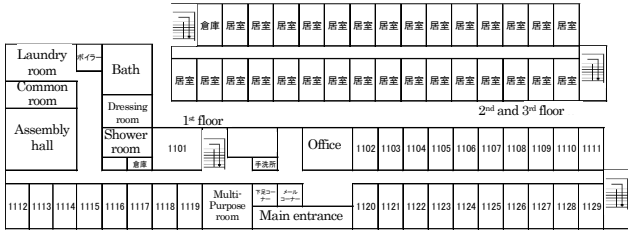

4 Living accommodations

● JIKEI-RYO (Twin room) (Floor area : about 28 m²)

Room facilities

- bed
- desk
- refrigerator
- washstand
- FF-type heater
- cupboard
- kitchen
- locker

Shared facilities of JIKEI and DOHO dormitory

Jikei-ryo and Doho-ryo are linked by connecting corridor. Lounge room, laundry room, shower room and bath are available in common areas.

● DOHO-RYO (Single room) Same room facilities in Jikei-ryo (Floor area : about 14 m²)

Floor area and room layout is as same as Doho-Ryo except for washstand

HOKUO-RYO (Single room)

(Floor area : about 14 m²)

Room facilities

- bed
- refrigerator
- FF-type heater
- Kitchen
- desk
- washstand
- cupboard
- Locker

Lounge room

Shower room

Assembly hall

Bath

●KOBAI-RYO (Single room)

(Floor area : about 14 m²)

Room facilities

- bed
- refrigerator
- FF-type heater
- kitchen
- desk
- washstand
- cupboard
- locker